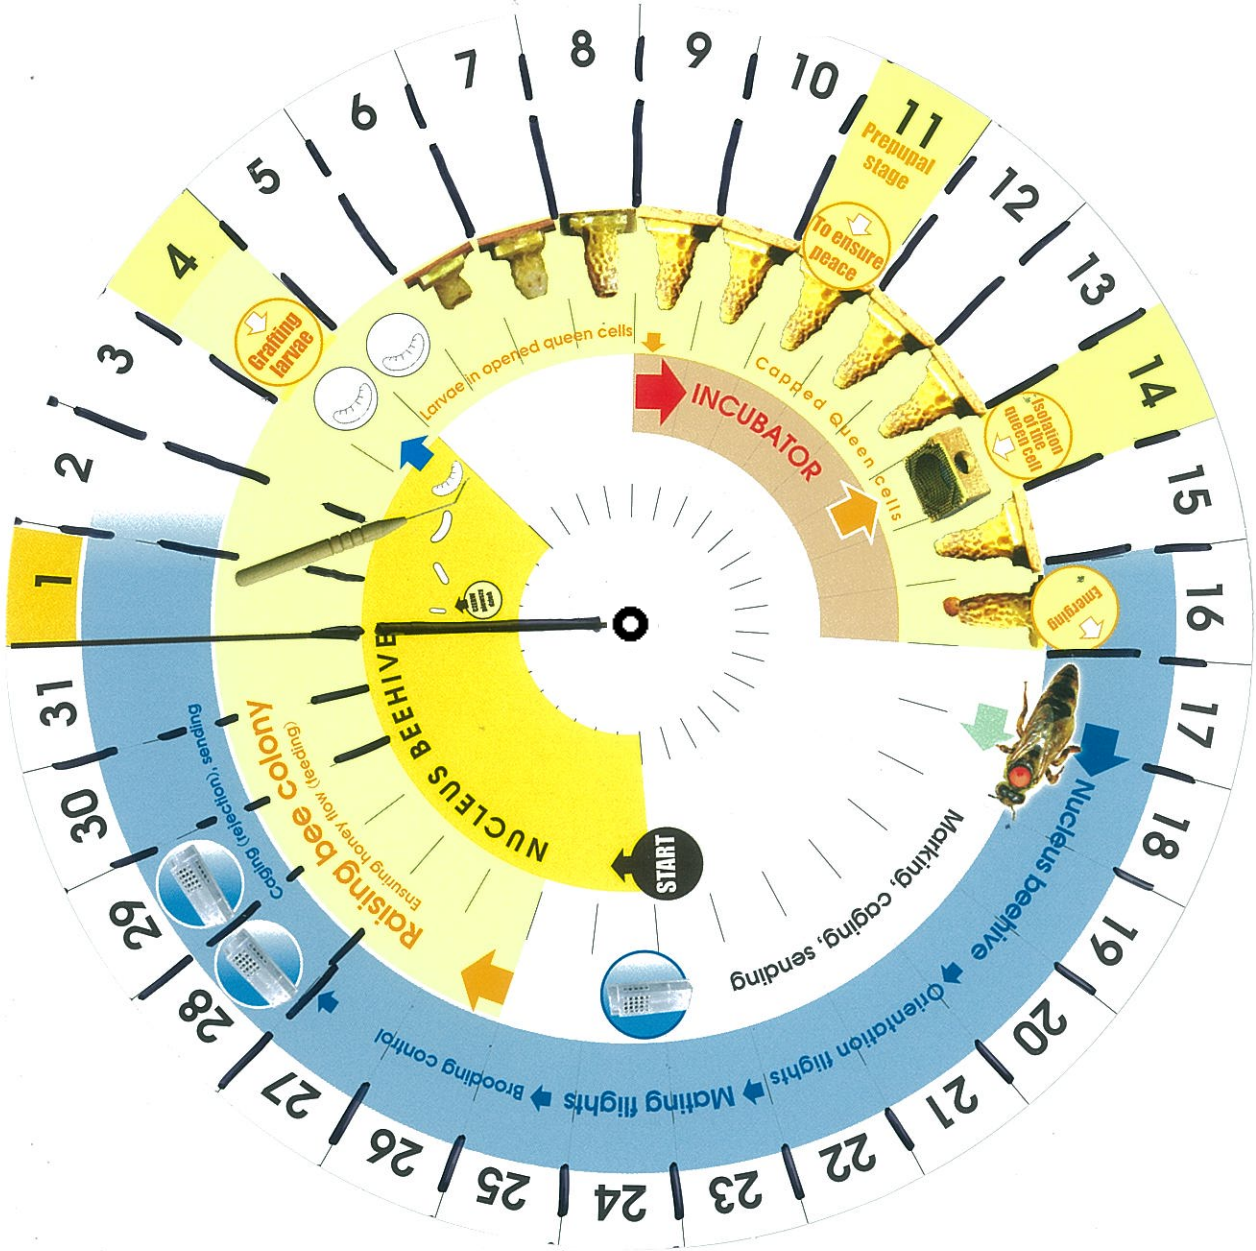

Queen Rearing Calendar Inner Wheel  
 Originally a promotional item from Lyson (Poland)  
 Obtained from Betterbee, Inc

Print out and laminate or attach to card stock for durability.  
 Cut out the wheel above just outside the numbers.

Queen Rearing Wheel - Calendar Planning Device  
Outer Wheel  
Print and laminate or attach to card stock for durability

Sustainable beekeeping tips from [SusquehannaBeekeepers.org](http://SusquehannaBeekeepers.org)

# Queen rearing calendar